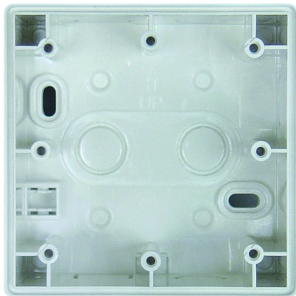

Adapter frame 45A JAS WH

Accessories

Surface frame LUXA 103-200

Item no.: 9070504

Adapter frame 45A BJBSI WH