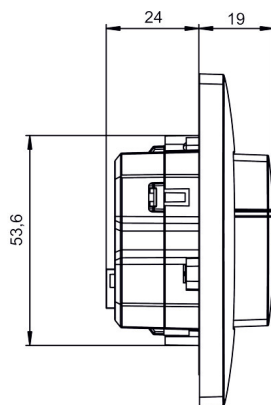

Scale drawings

Subject to technical changes and misprints

additional information at: www.theben.de/product/2069650

The load data are determined with exemplary selected illuminants and are therefore typical data due to the large number of available products.