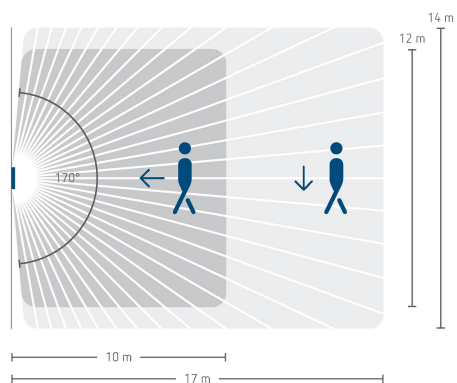

theMura S180 KNX UP WH

Item no.: 2069650

Detection range for planning applications at a temperature of 21 °C