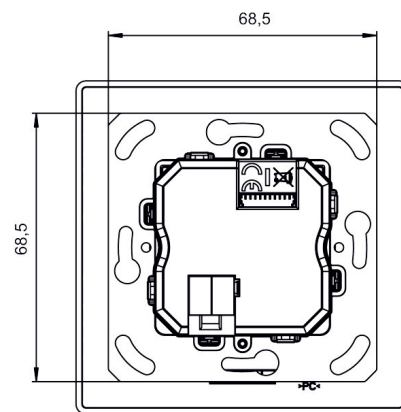

theMura S180 KNX UP WH	
Detection range	238 m ² (14 x 17 m)
Colour	White
Type of protection	IP 20

Subject to technical changes and misprints

additional information at: www.theben.de/product/2069650

The load data are determined with exemplary selected illuminants and are therefore typical data due to the large number of available products.

theMura S180 KNX UP WH

Item no.: 2069650

Detection range for planning applications at a temperature of 21 °C

Scale drawings

Subject to technical changes and misprints

additional information at: www.theben.de/product/2069650

The load data are determined with exemplary selected illuminants and are therefore typical data due to the large number of available products.

theMura S180 KNX UP WH

Item no.: 2069650

Accessories

Surface frame LUXA 103-200