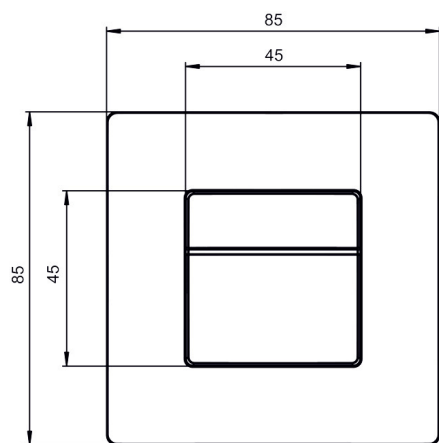

Scale drawings

Subject to technical changes and misprints

additional information at: www.theben.de/product/2069650

The load data are determined with exemplary selected illuminants and are therefore typical data due to the large number of available products.