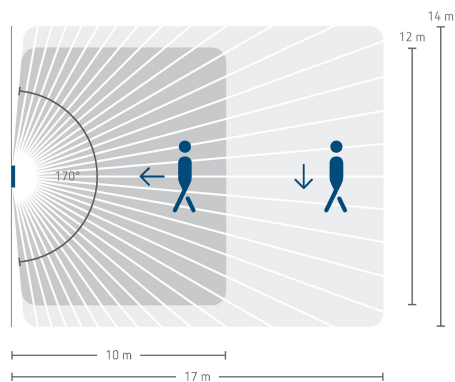

theMura S180 Slave UP WH

Item no.: 2060660

Connection example

Detection range for planning applications at a temperature of 21 °C

Mounting height (A)	Head on to (R)	Diagonally (t)	Sitting (S)
1.2 m	120 m ² 12 m x 10 m	238 m ² 14 m x 17 m	