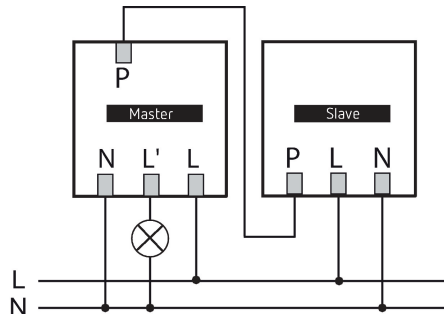

theMura S180 Slave UP WH

Item no.: 2060660

theben

Presence and motion detectors
Wall installation indoor

Description

- Passive infra-red motion/presence detector for wall installation
- Square detection area 170°, 14 x 17 m (238 m²)
- Slave version, for use in combination with theMura S180-100 UP WH, theMura S180-100 B UP, theMura S180-101 UP WH or theMura S180-101 B UP as a master
- Restriction of detection area possible
- Mixed light measurement suitable for the control of fluorescent, incandescent, halogen lamps and LEDs
- Integrated button (can be blocked)
- Product design by ID AID

theMura S180 Slave UP WH	
Lamp types	Incandescent/halogen lamps, fluorescent lamps, Energy saving lamps, LEDs
Type of connection	Spring terminals
Size of concealed housing	55 mm
Detection range	238 m ² (14 x 17 m)
Detection angle	170°
Ambient temperature	-15°C ... 45°C
Type of protection	IP 20

Subject to technical changes and misprints

additional information at: www.theben.de/product/2060660

The load data are determined with exemplary selected illuminants and are therefore typical data due to the large number of available products.

theMura S180 Slave UP WH

Item no.: 2060660

Connection example

Detection range for planning applications at a temperature of 21 °C

Mounting height (A)	Head on to (R)	Diagonally (t)	Sitting (S)
1.2 m	120 m ² 12 m x 10 m	238 m ² 14 m x 17 m	