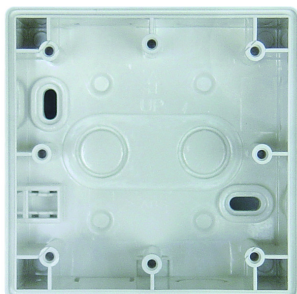

Subject to technical changes and misprints

additional information at: www.theben.de/product/2060660

The load data are determined with exemplary selected illuminants and are therefore typical data due to the large number of available products.

27/05/2026

Page 3 of 3