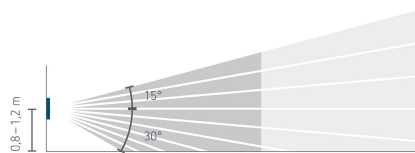

theMura S180 Slave UP WH

Item no.: 2060660

Connection example

Detection range for planning applications at a temperature of 21 °C

Mounting height (A)	Head on to (R)	Diagonally (t)	Sitting (S)
1.2 m	120 m ² 12 m x 10 m	238 m ² 14 m x 17 m	