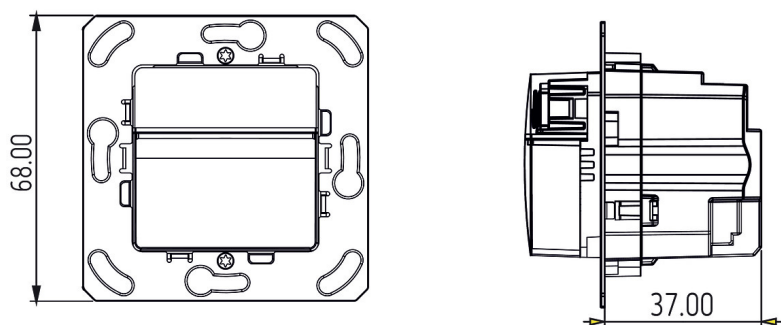

theMura S180 Slave UP WH

Item no.: 2060660

Connection example

Detection range for planning applications at a temperature of 21 °C

Mounting height (A)	Head on to (R)	Diagonally (t)	Sitting (S)
1.2 m	120 m ² 12 m x 10 m	238 m ² 14 m x 17 m	

theMura S180 Slave UP WH

Item no.: 2060660

Scale drawings

theMura S180-100 UP WH (2060650) + theMura S180-101 UP WH (2060655)

theMura S180-100 UP (2060750) + theMura S180-101 B UP (2060755)

Accessories

Surface frame LUXA 103-200