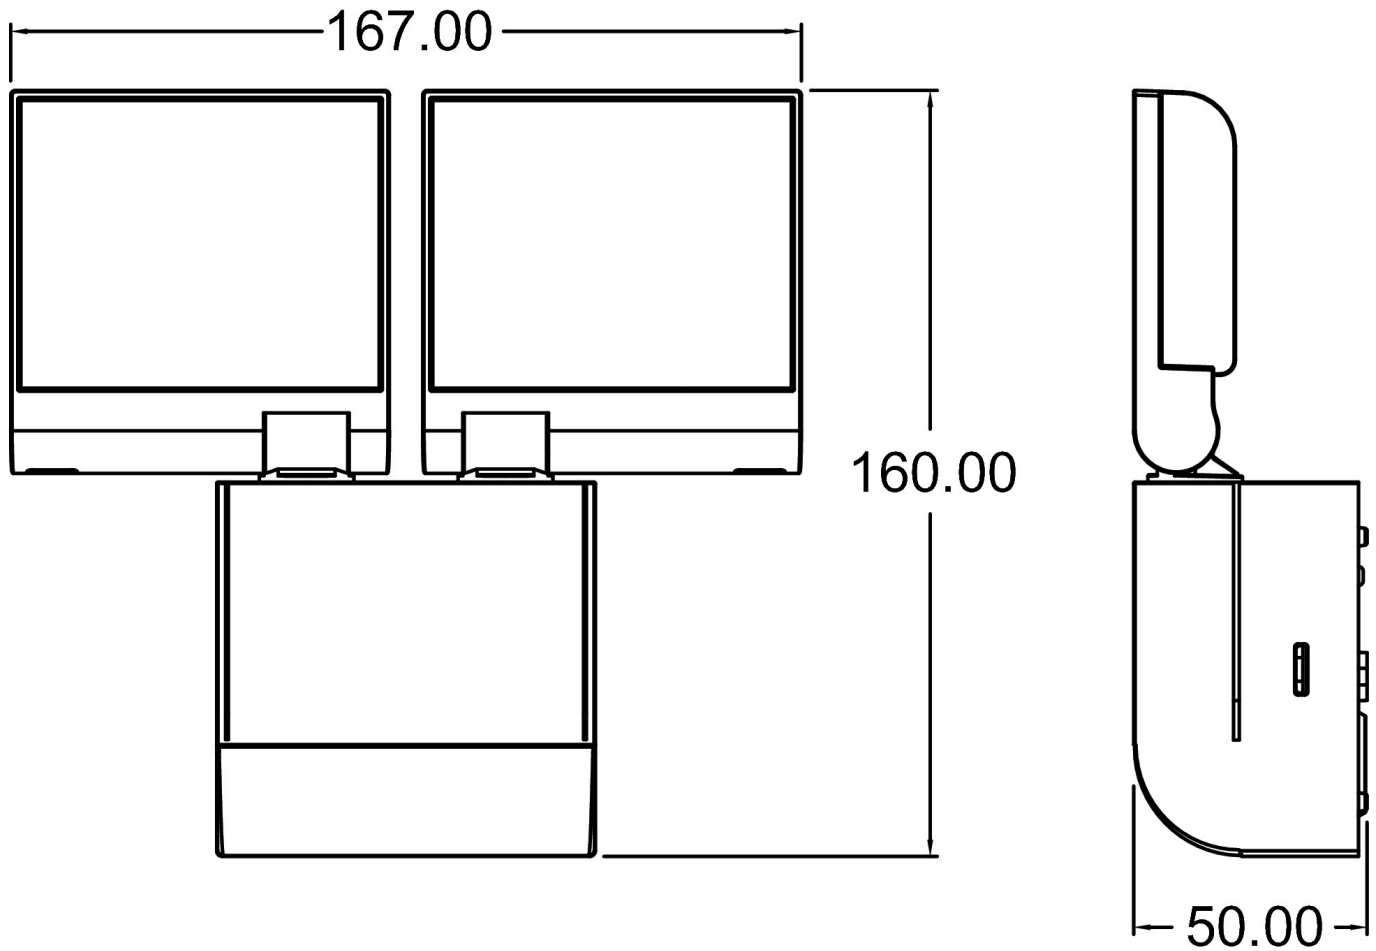

theLeda S17-100L BK	
Service life	L80/B10/45.000 h L70/ B50/50.000 h
Installation height	1.8 - 2.5 m
Ambient temperature	-20°C ... 55°C
Protection class	II
Type of protection	IP 55
Predecessor	1020724, theLeda S20L BK

Connection example

Subject to technical changes and misprints

additional information at: www.theben.de/product/1020603

The load data are determined with exemplary selected illuminants and are therefore typical data due to the large number of available products.

theLeda S17-100L BK

Item no.: 1020603

theben

Scale drawings

Accessories

Corner angle 10 BK
Item no.: 9070987

Spacer 10 BK
Item no.: 9070988

Subject to technical changes and misprints