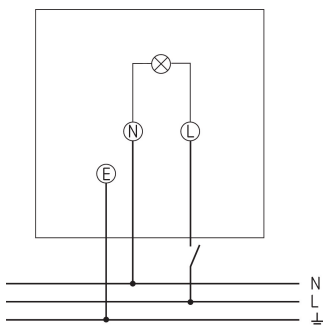

Connection example

Subject to technical changes and misprints

additional information at: www.theben.de/product/1020603

The load data are determined with exemplary selected illuminants and are therefore typical data due to the large number of available products.