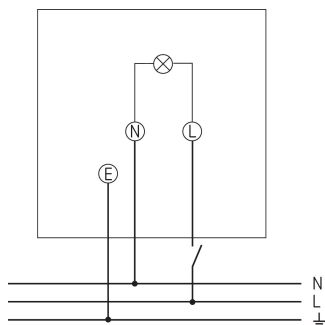

Connection example

Subject to technical changes and misprints

additional information at: www.theben.de/product/1020600

The load data are determined with exemplary selected illuminants and are therefore typical data due to the large number of available products.