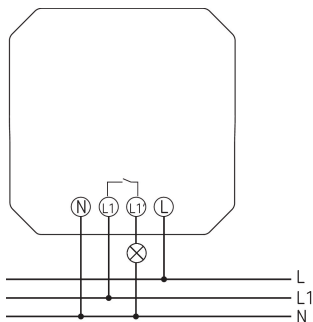

SELEKTA 070 top3 UP

Item no.: 0700130

theben

Technical data

SELEKTA 070 top3 UP		SELEKTA 070 top3 UP	
Housing and insulation material	High-temperature resistant, self-extinguishing thermoplastic	Protection class	II according to EN 60 730-1
Type of protection	IP 20	Ambient temperature	-5°C ... 55°C

Connection example