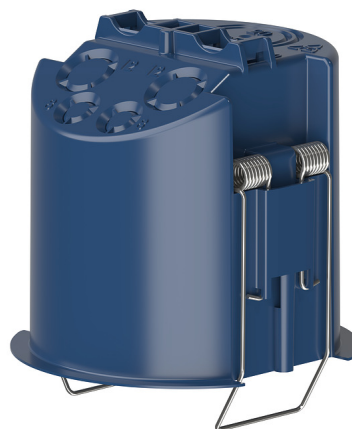

# Ceiling installation box 68A

Item no.: 9070992

**theben**  
energy saving comfort

## Accessories

Presence detectors

## Description

- Ceiling installation unit for thePrema, thePassa, theRonda, theMova P, PresenceLight 360, compact office, compact passage and compact passimo
- Ensures strain relief and contact protection at the same time
- The installation diameter is 67.5 mm (drill diameter 68 mm)