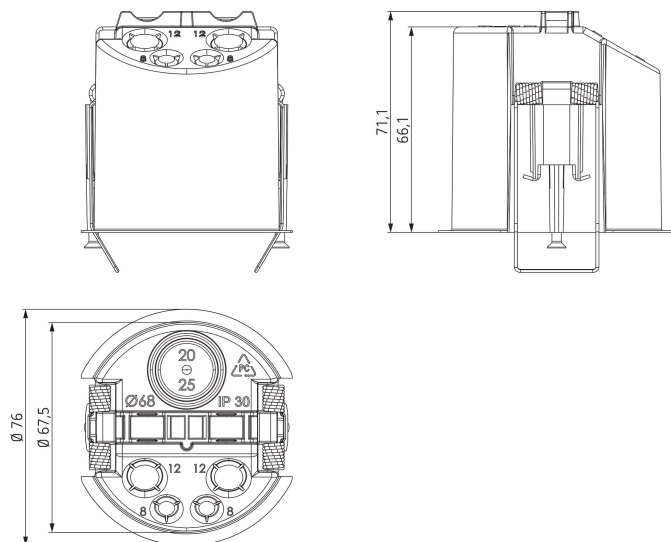

# Ceiling installation box 68A

Item no.: 9070992

**theben**  
energy saving comfort

## Description

- Ceiling installation unit for thePrema, thePassa, theRonda, theMova P, PresenceLight 360, compact office, compact passage and compact passimo
- Ensures strain relief and contact protection at the same time
- The installation diameter is 67.5 mm (drill diameter 68 mm)

## Scale drawings

Subject to technical changes and misprints

additional information at: [www.theben.de/product/9070992](http://www.theben.de/product/9070992)

The load data are determined with exemplary selected illuminants and are therefore typical data due to the large number of available products.