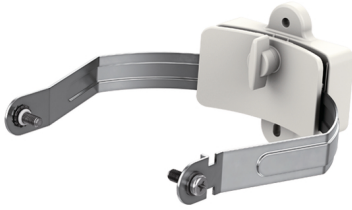

Swivelling holder theLeda EC WH

Article number: 9070758

Description

- Optional swivelling holder for theLeda EC
- Additional adjustability to the L/R by 40°
- Stainless-steel retaining bracket and screws
- Plastic made from hard-wearing polycarbonate
- Quick, easy and safe to install with wing nut and locking function