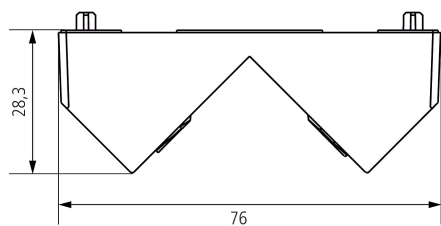

Corner angle 10 AL

Item no.: 9070970

Accessories

Presence detectors

Description

- For corner installation of LED spotlight
- Wall installation, external corner installation

Scale drawings

Subject to technical changes and misprints

additional information at: www.theben.de/product/9070970

The load data are determined with exemplary selected illuminants and are therefore typical data due to the large number of available products.