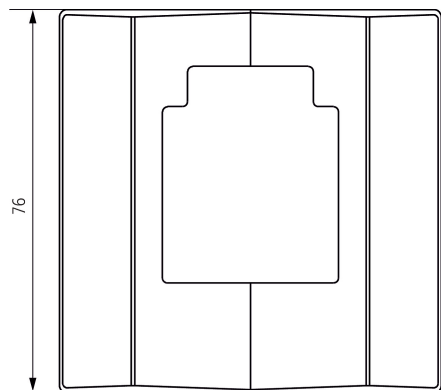

Corner angle 10 AL

Item no.: 9070970

Accessories

Presence detectors

Description

- For corner installation of LED spotlight
- Wall installation, external corner installation

Scale drawings

Subject to technical changes and misprints

additional information at: www.theben.de/product/9070970

The load data are determined with exemplary selected illuminants and are therefore typical data due to the large number of available products.