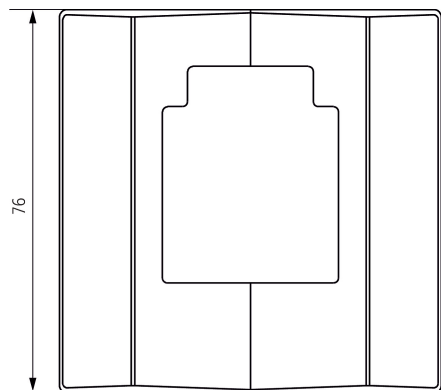

Corner angle 10 WH

Item no.: 9070969

theben
energy saving comfort

Accessories

Presence detectors

Description

- For corner installation of LED spotlight
- Wall installation, external corner installation

Scale drawings