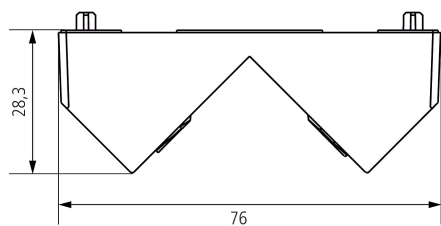

Corner angle 10 WH

Item no.: 9070969

theben
energy saving comfort

Accessories

Presence detectors

Description

- For corner installation of LED spotlight
- Wall installation, external corner installation

Scale drawings

Subject to technical changes and misprints

additional information at: www.theben.de/product/9070969

The load data are determined with exemplary selected illuminants and are therefore typical data due to the large number of available products.