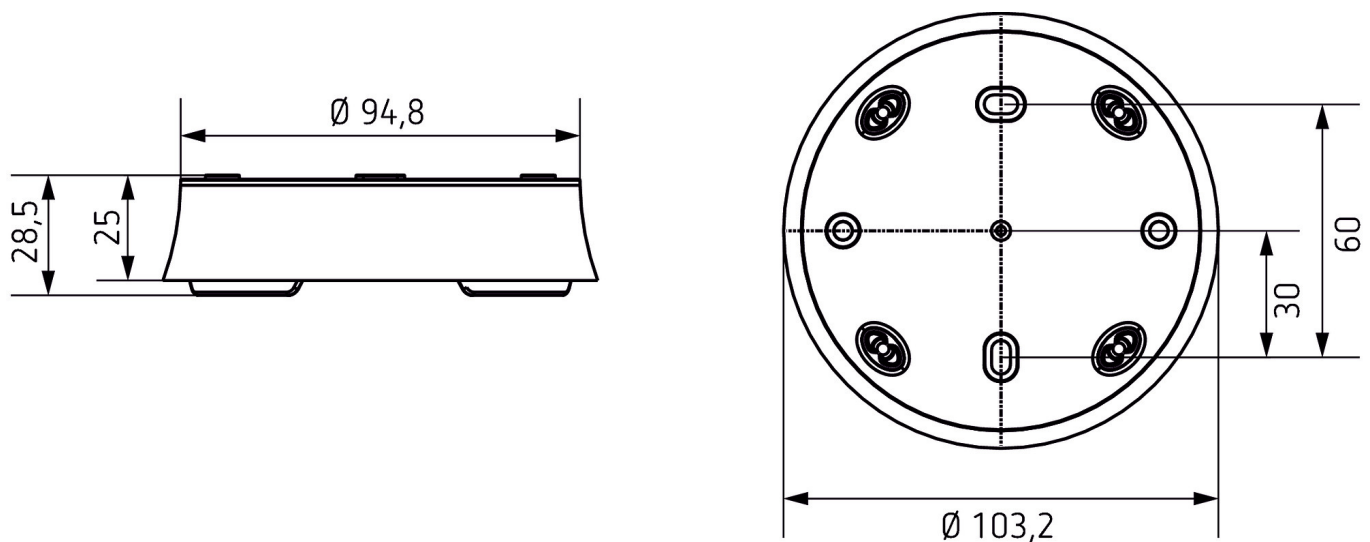

Surface frame 110B WH

Item no.: 9070918

theben
energy saving comfort

Accessories

Presence detectors

Description

- Presence detector surface frame
- Suitable for thePrema KNX
- Colour: Pure white
- Additional colours available upon request

Scale drawings

Subject to technical changes and misprints

additional information at: www.theben.de/product/9070918

The load data are determined with exemplary selected illuminants and are therefore typical data due to the large number of available products.