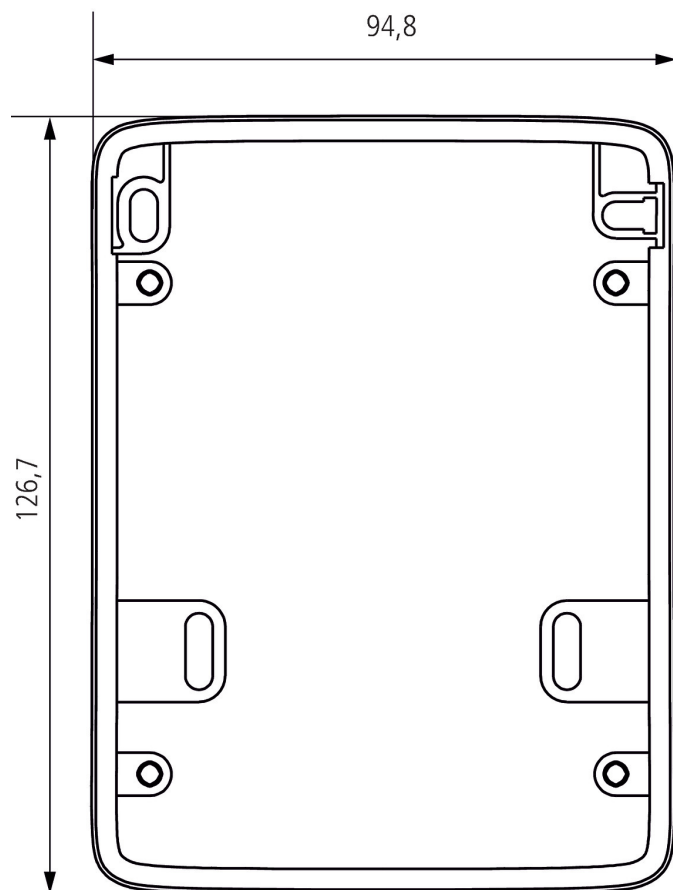

Spacer theLuxa P WH

Item no.: 9070908

Scale drawings

Subject to technical changes and misprints

additional information at: www.theben.de/product/9070908

The load data are determined with exemplary selected illuminants and are therefore typical data due to the large number of available products.