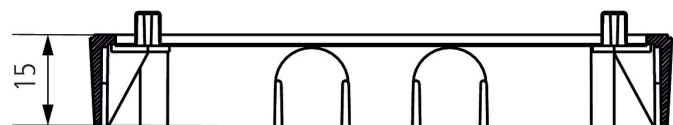

Spacer theLuxa P WH

Item no.: 9070908

Scale drawings

Subject to technical changes and misprints

additional information at: www.theben.de/product/9070908

The load data are determined with exemplary selected illuminants and are therefore typical data due to the large number of available products.