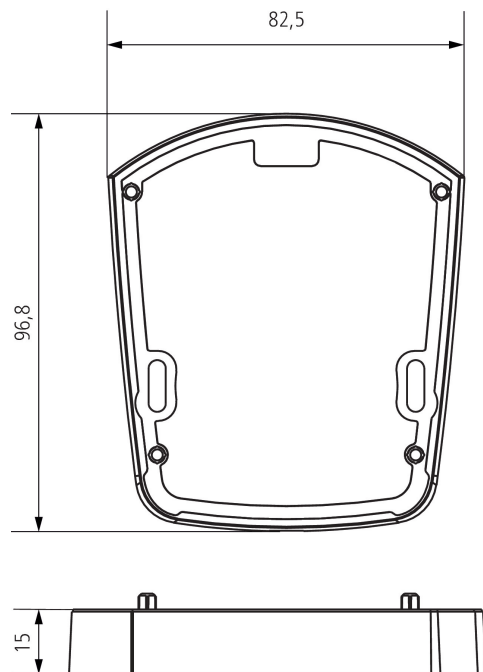

Spacer theLuxa S BK

Item no.: 9070907

theben
energy saving comfort

Accessories

Presence detectors

Description

- Additional spacer for flexible installation (cable entry below, side, top and more space for cables)

Subject to technical changes and misprints

additional information at: www.theben.de/product/9070907

The load data are determined with exemplary selected illuminants and are therefore typical data due to the large number of available products.

01/05/2021
Page 1 of 2

Spacer theLuxa S BK

Item no.: 9070907

Scale drawings

Subject to technical changes and misprints

additional information at: www.theben.de/product/9070907

The load data are determined with exemplary selected illuminants and are therefore typical data due to the large number of available products.