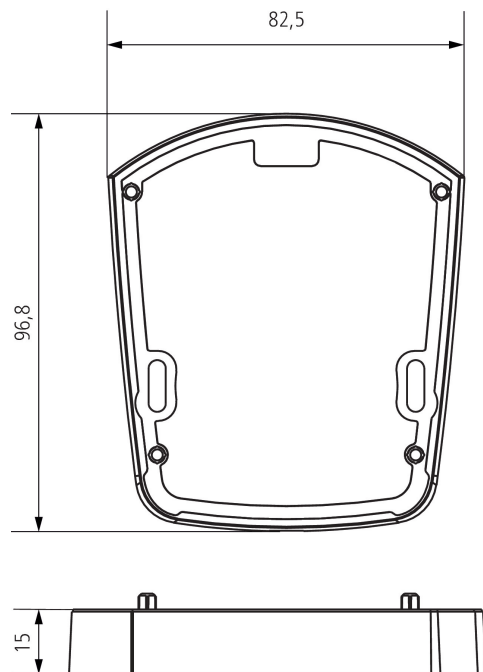

Spacer theLuxa S WH

Item no.: 9070906

Accessories

Presence detectors

Description

- Additional spacer for flexible installation (cable entry below, side, top and more space for cables)

Spacer theLuxa S WH

Item no.: 9070906

Scale drawings

Subject to technical changes and misprints

additional information at: www.theben.de/product/9070906

The load data are determined with exemplary selected illuminants and are therefore typical data due to the large number of available products.