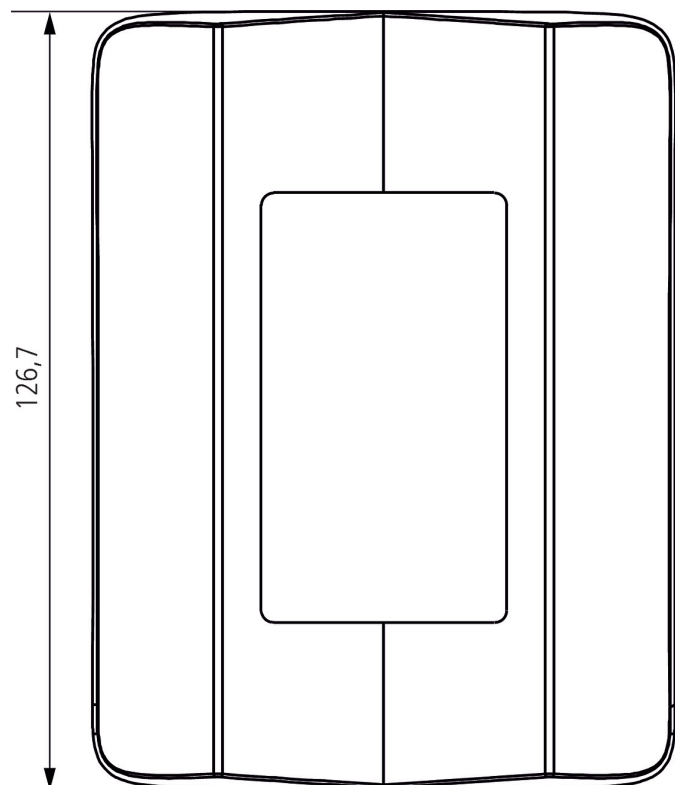

Corner angle theLuxa P WH

Item no.: 9070904

Accessories

Presence detectors

Description

- For corner installation of motion detectors
- Wall installation, external corner installation

Corner angle theLuxa P WH

Item no.: 9070904

Scale drawings

Subject to technical changes and misprints

additional information at: www.theben.de/product/9070904

The load data are determined with exemplary selected illuminants and are therefore typical data due to the large number of available products.