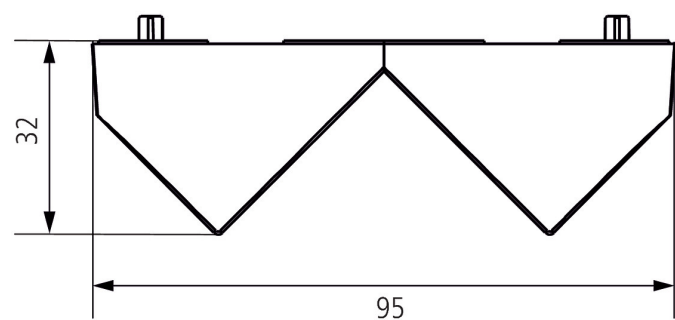

Corner angle theLuxa P WH

Item no.: 9070904

Accessories

Presence detectors

Description

- For corner installation of motion detectors
- Wall installation, external corner installation

Corner angle theLuxa P WH

Item no.: 9070904

Scale drawings

Subject to technical changes and misprints

additional information at: www.theben.de/product/9070904

The load data are determined with exemplary selected illuminants and are therefore typical data due to the large number of available products.