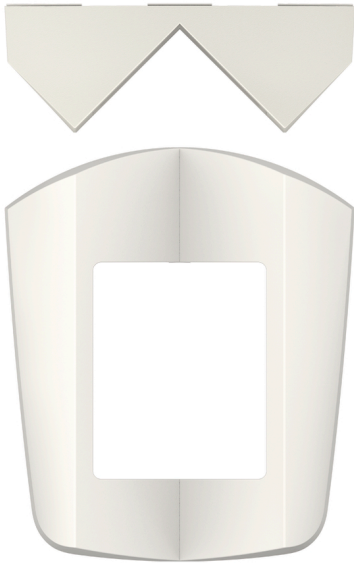

Corner angle theLuxa S WH

Article number: 9070902

Description

- For corner installation of motion detectors
- Wall installation, external corner installation

Scale drawings