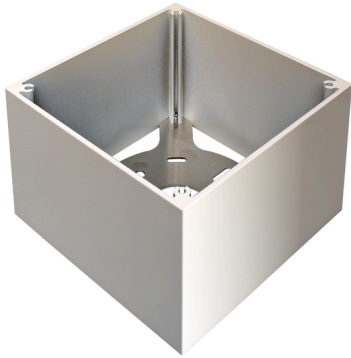

## Description

- Presence detector surface frame
- Colour: Pure white
- Additional colours available upon request
- Dimensions: 100 x 123 x 123 mm