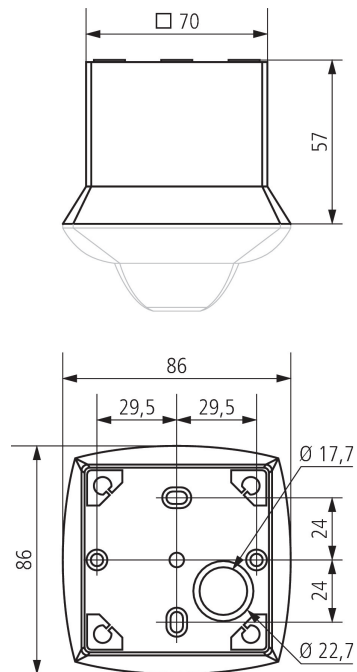

Surface frame PresenceLight BK

Item no.: 9070634

Accessories

Presence detectors

Description

- Presence detector surface frame
- Colour: Black
- Additional colours available upon request

Surface frame PresenceLight BK

Item no.: 9070634

Scale drawings

Subject to technical changes and misprints

additional information at: www.theben.de/product/9070634

The load data are determined with exemplary selected illuminants and are therefore typical data due to the large number of available products.