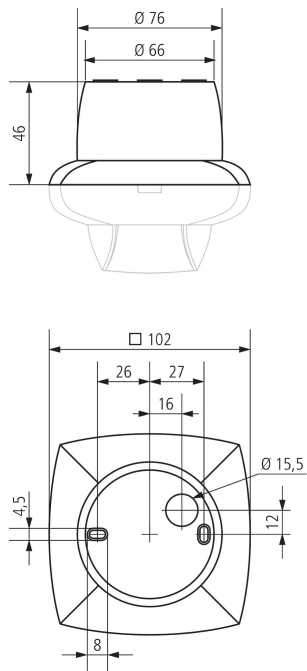

Surface frame compact

Item no.: 9070514

theben
energy saving comfort

Accessories

Presence detectors

Description

- Presence detector surface frame
- Colour: Pure white
- Additional colours available upon request

Scale drawings

Subject to technical changes and misprints

additional information at: www.theben.de/product/9070514

The load data are determined with exemplary selected illuminants and are therefore typical data due to the large number of available products.