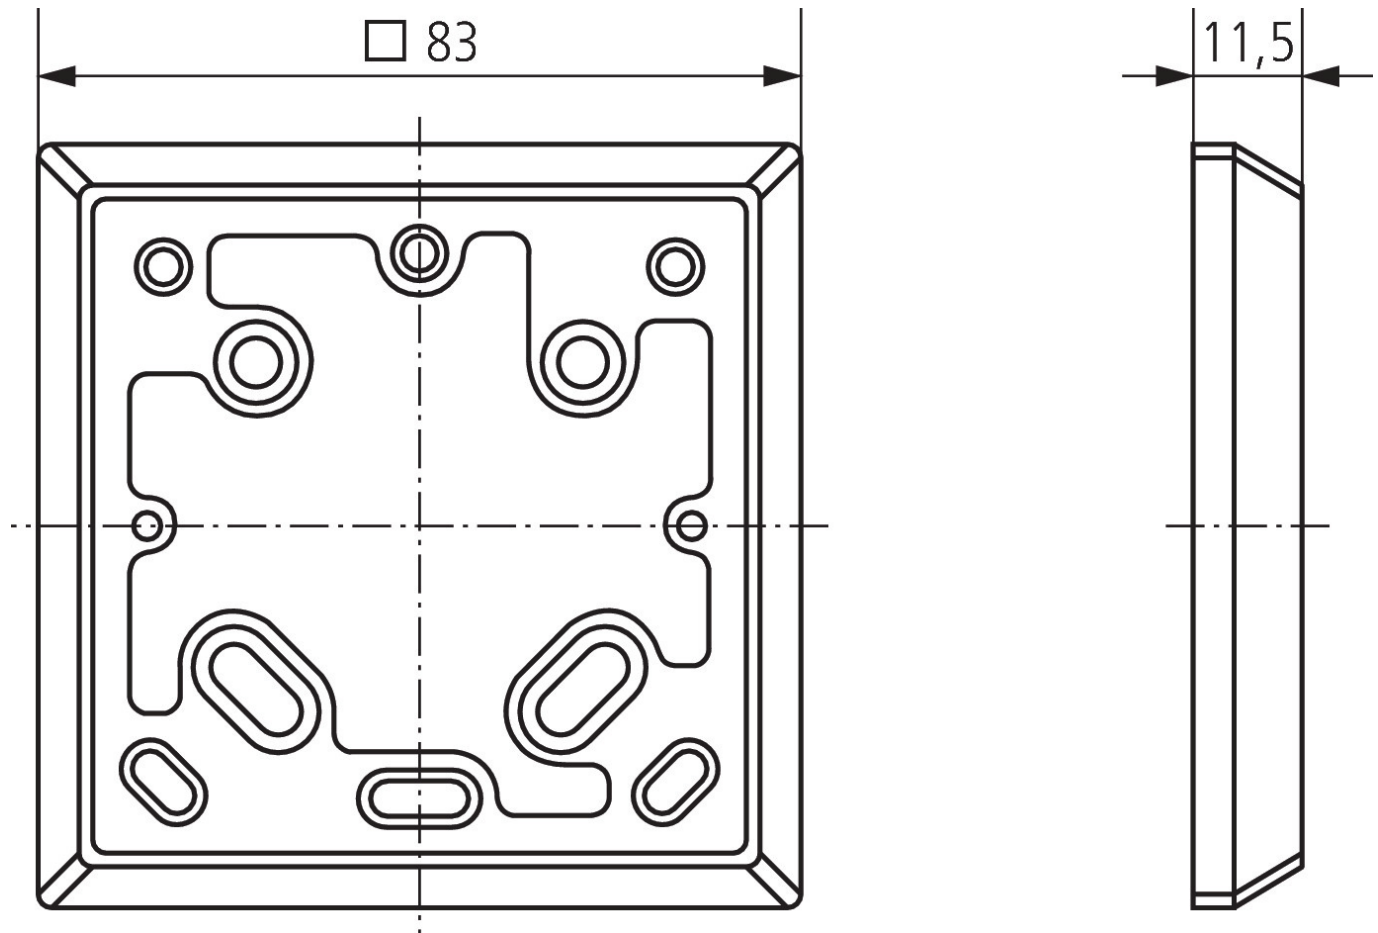

Adapter plate RAMSES 70x

Item no.: 9070480

Accessories
Climate

Description

- Adapter plate for flush-mounted socket 79 x 79 mm

Adapter plate RAMSES 70x

Item no.: 9070480

Scale drawings

Subject to technical changes and misprints

additional information at: www.theben.de/product/9070480

The load data are determined with exemplary selected illuminants and are therefore typical data due to the large number of available products.