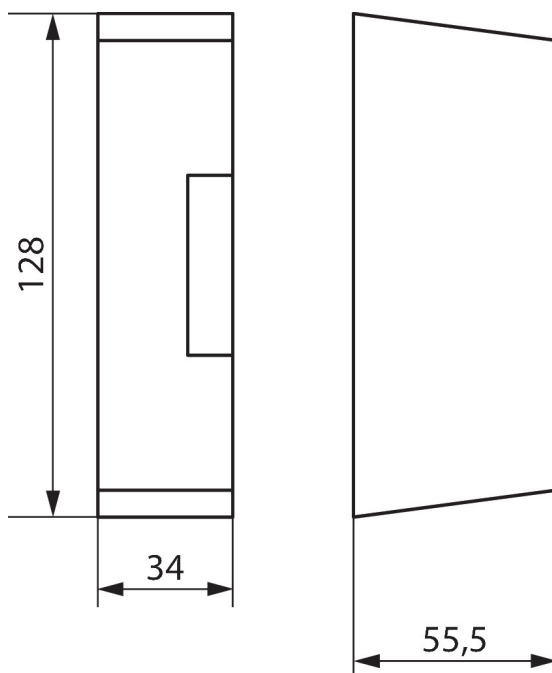

Wall mounting kit 17,5 mm

Item no.: 9070065

Accessories
Others

Description

- Terminal box cover plate for assembly, sealable

Scale drawings

Subject to technical changes and misprints

additional information at: www.theben.de/product/9070065

The load data are determined with exemplary selected illuminants and are therefore typical data due to the large number of available products.