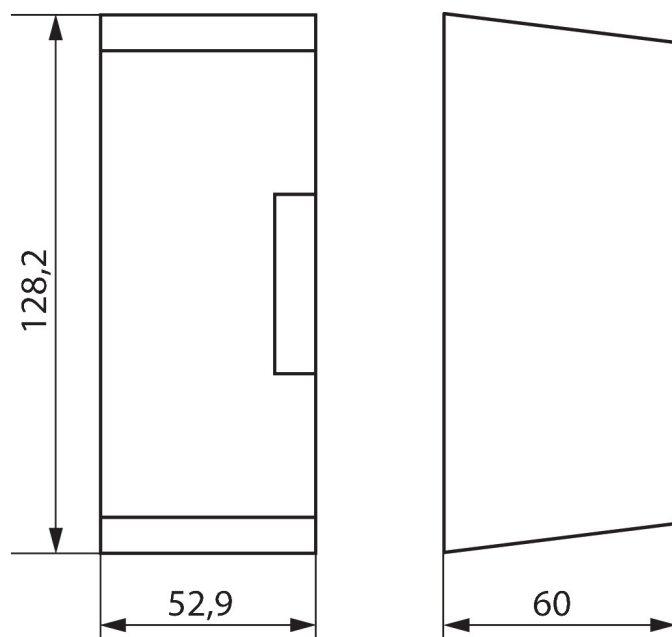

Wall mounting kit 35 mm

Item no.: 9070064

Accessories
Others

Description

- Terminal box cover plate for assembly, sealable

Scale drawings

Subject to technical changes and misprints
additional information at: www.theben.de/product/9070064

The load data are determined with exemplary selected illuminants and are therefore typical data due to the large number of available products.