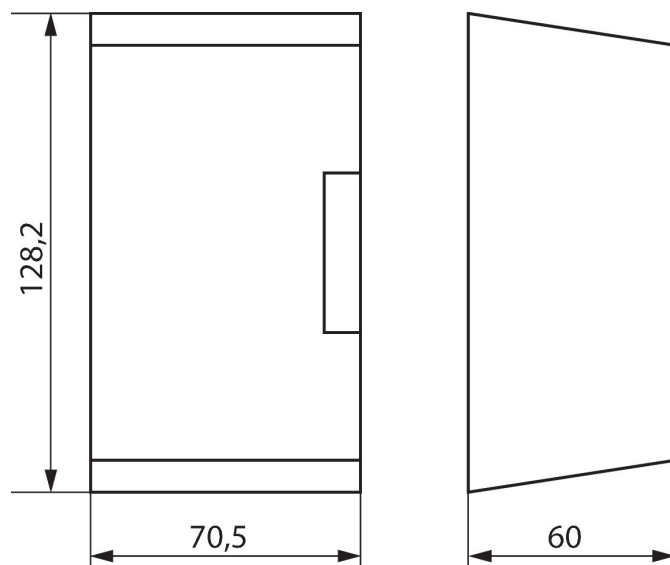

Wall mounting kit 52,5 mm

Item no.: 9070050

Accessories
Others

Description

- Terminal box cover plate for assembly, sealable

Scale drawings

Subject to technical changes and misprints

additional information at: www.theben.de/product/9070050

The load data are determined with exemplary selected illuminants and are therefore typical data due to the large number of available products.