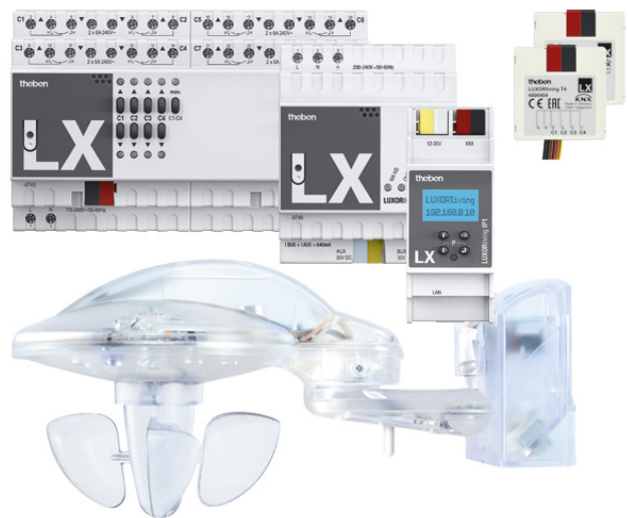

LUXORliving set drives

Item no.: 4990010

theben
energy saving comfort

Home and Building control
LUXORliving

Description

- Containing of 1x system control centre LUXORliving IP1, 1x power supply LUXORliving P640, 1x weather station LUXORliving M140, 1x blind actuator LUXORliving J8, 2x push button interface LUXORliving T4

Subject to technical changes and misprints

additional information at: www.theben.de/product/4990010

The load data are determined with exemplary selected illuminants and are therefore typical data due to the large number of available products.