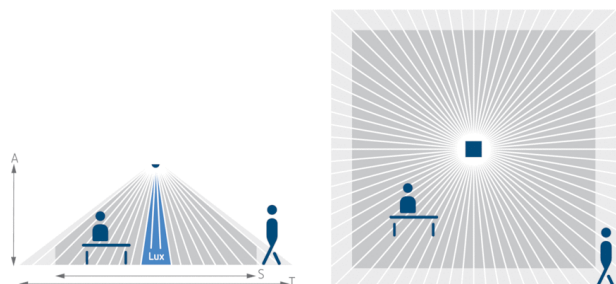

Detection range

Mounting height (A)	Sitting (S)	Walking (T)
2 m	20 m² | 4,5 m x 4,5 m	36 m² | 6 m x 6 m ± 0,5 m
2,5 m	36 m² | 6 m x 6 m	64 m² | 8 m x 8 m ± 0,5 m
3 m	49 m² | 7 m x 7 m	81 m² | 9 m x 9 m ± 1 m
3,5 m	64 m² | 8 m x 8 m	100 m² | 10 m x 10 m ± 1 m