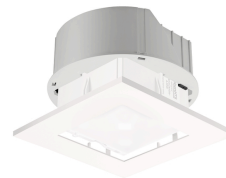

PlanoSet RQ EWH

- Article number: 9070736
  Details ▶ www.theben.de