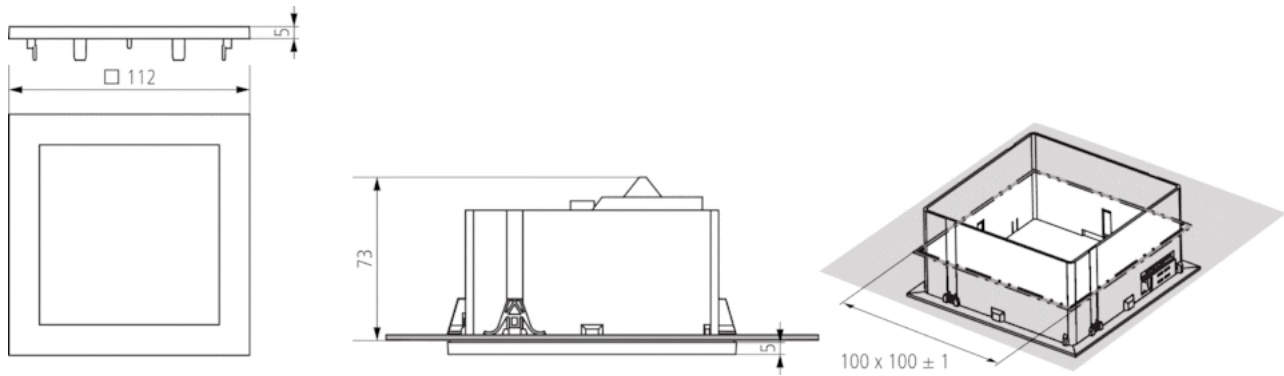

Article number: 2059102

Scale drawings

Accessories

PlanoCover 112x112 EBK

- Article number: 9070678
  Details ▶ www.theben.de

PlanoCover 76 SR

- Article number: 9070679
  Details ▶ www.theben.de

PlanoSet RQ EWH

- Article number: 9070736
  Details ▶ www.theben.de

PlanoSet RR EWH

- Article number: 9070740
  Details ▶ www.theben.de

SendoPro 868-A

- Article number: 9070675
  Details ▶ www.theben.de

theSenda S

- Article number: 9070911
  Details ▶ www.theben.de

QuickSafe

- Article number: 9070531
  Details ▶ www.theben.de