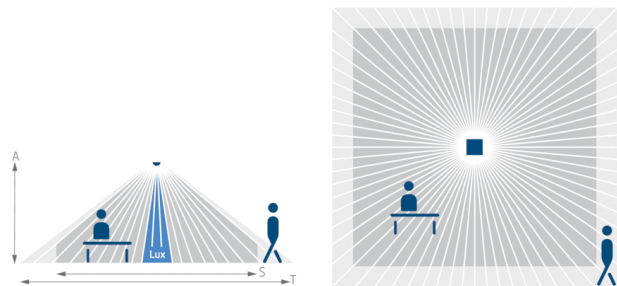

Detection range

Mounting height (A)	Sitting (S)	Walking (T)
2 m	20 m² | 4,5 m x 4,5 m	36 m² | 6 m x 6 m ± 0,5 m
2,5 m	36 m² | 6 m x 6 m	64 m² | 8 m x 8 m ± 0,5 m
3 m	49 m² | 7 m x 7 m	81 m² | 9 m x 9 m ± 1 m
3,5 m	64 m² | 8 m x 8 m	100 m² | 10 m x 10 m ± 1 m