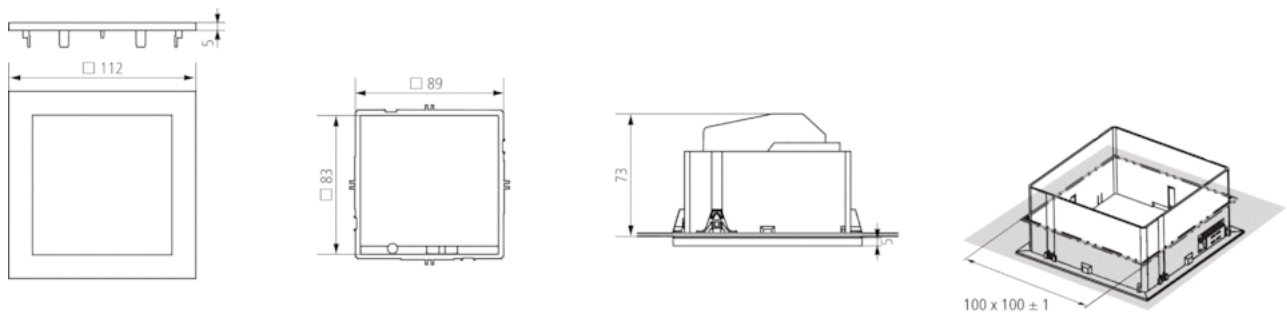

Scale drawings

Accessories

PlanoCover 112x112 EBK

- Article number: 9070678
  Details ▶ www.theben.de

PlanoCover 76 SR

- Article number: 9070679
  Details ▶ www.theben.de

PlanoSet RQ EWH

- Article number: 9070736
  Details ▶ www.theben.de