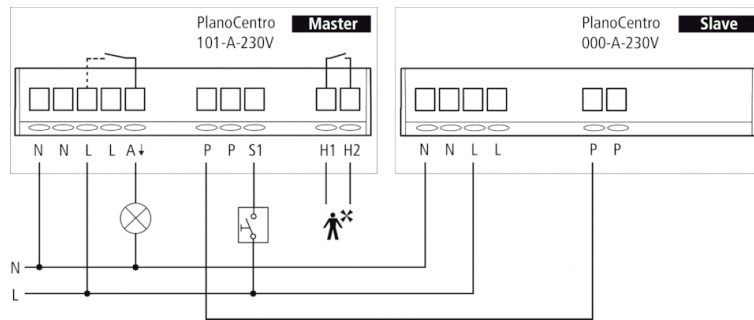

Description

- Presence detector (PIR)
- Slave-Version for PlanoCentro 101-E, PlanoCentro 201-E and PlanoCentro 300-E
- Just to be used with PlanoCentro 101-E, PlanoCentro 201-E and PlanoCentro 300-E as master
- Square 360° detection area allows accurate and simple planning
- Flush design
- Mixed light measurement
- Presence and brightness-dependent control for lighting and HVAC systems
- Choice of fully or semi-automatic lighting control
- Connection option for sensors or switches for manual switching with automatic recognition
- Adjustable sensitivity
- Can be configured remotely
- 6 predefined basic settings on presence detector
- Installation with mechanical stop
- Lighting control with brightness threshold value and self-learning switch-off delay
- Pulse function for staircase time switch
- Presence output with switch-on and switch-off delay
- Room monitoring with selective movement detection
- Management remote control SendaPro 868-A (optional)
- theSenda S user remote control (optional)
- Parameters can be selected for subsequent changes
- Individual covers available on request

Technical data

Operating voltage	230 V AC
Frequency	50 Hz
Installation height	2 – 3,5 m
Installation type	Ceiling mounting with mounting frame
Colour	White
Power consumption	~0,3 W
Light measurement	Mixed light measurement
Lamps	Incandescent/halogen lamps, fluorescent lamps, Energy saving lamps, LEDs
Type of connection	Spring terminals
Detection range	81 m ² (9,0 x 9,0 m)
Ambient temperature	+0 °C ... +50 °C
Protection class	II according to EN 60 730-1
Type of protection	IP 40

Connection example

Detection range

Mounting height (A)	Sitting (S)	Walking (T)
2 m	20 m ² 4,5 m x 4,5 m	36 m ² 6 m x 6 m ± 0,5 m
2,5 m	36 m ² 6 m x 6 m	64 m ² 8 m x 8 m ± 0,5 m
3 m	49 m ² 7 m x 7 m	81 m ² 9 m x 9 m ± 1 m
3,5 m	64 m ² 8 m x 8 m	100 m ² 10 m x 10 m ± 1 m