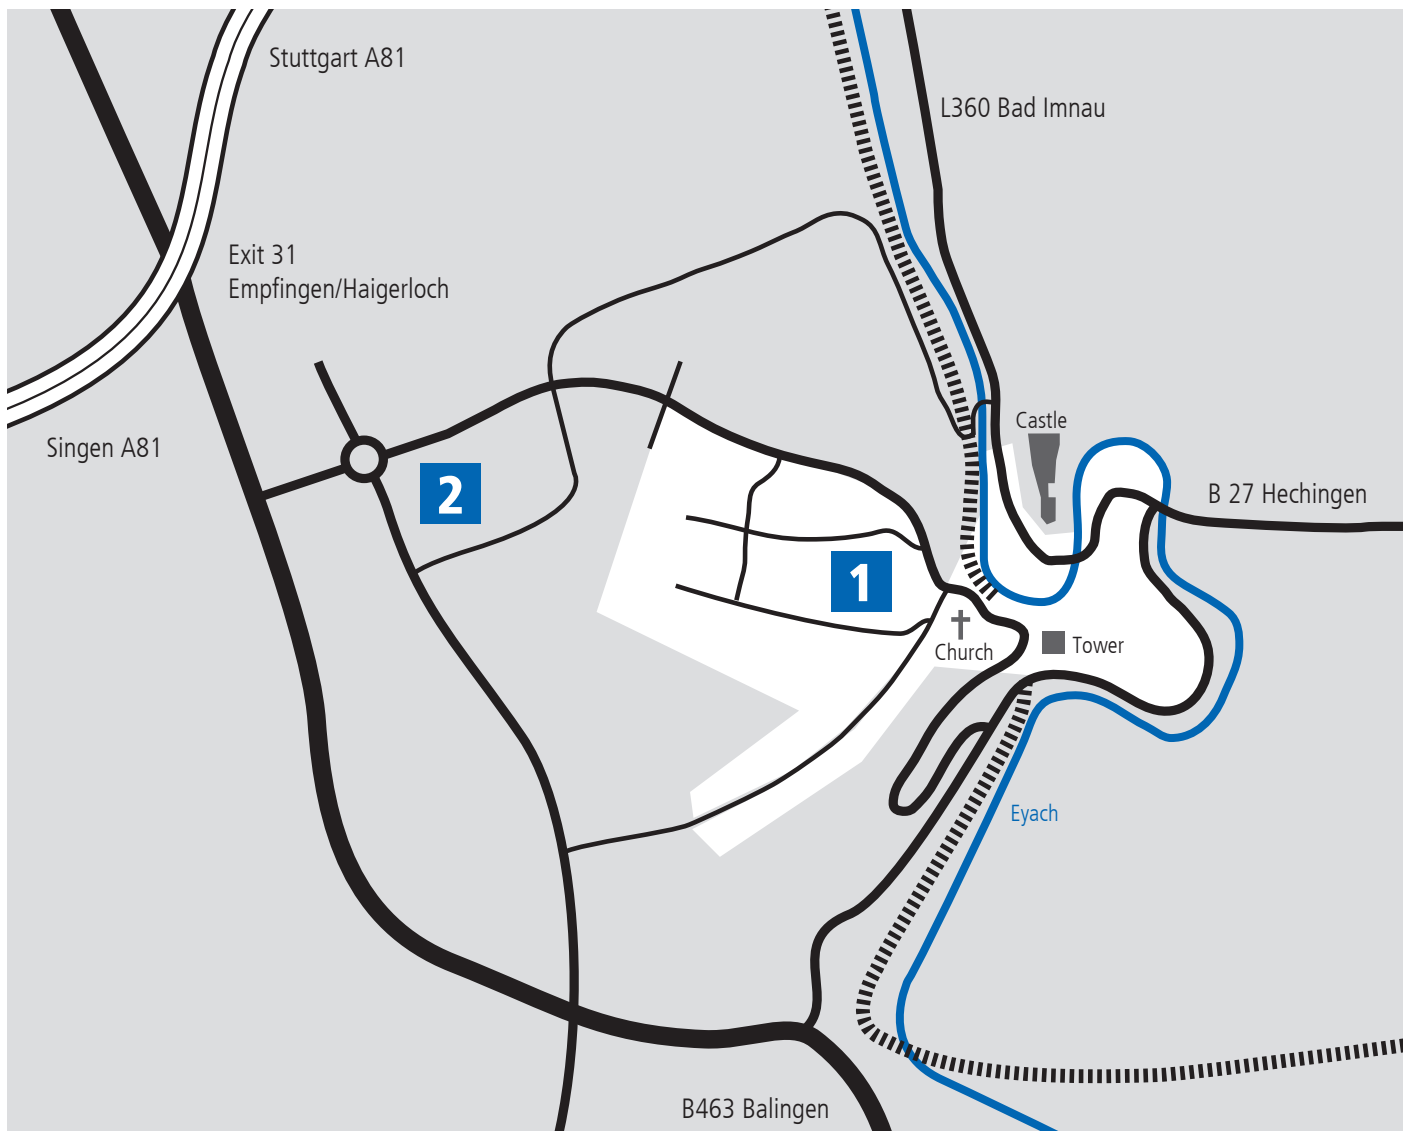

Driving Directions

Precision and quality „made in Germany.“ In Haigerloch, close by the Swabian Alb, we develop and construct time switches, clock and room thermostats, KNX components like the multifunctions display VARIA and more.

From the north via motorway 81 (Stuttgart/Singen) to exit 31 (Empfingen/Haigerloch). Take the „Haigerloch“ direction and in Haigerloch follow the signs for „Theben.“ From the south via motorway 81 (Singen/Stuttgart) to exit 31 (Empfingen/Haigerloch). Take the „Haigerloch“ direction and in Haigerloch follow the signs for „Theben.“